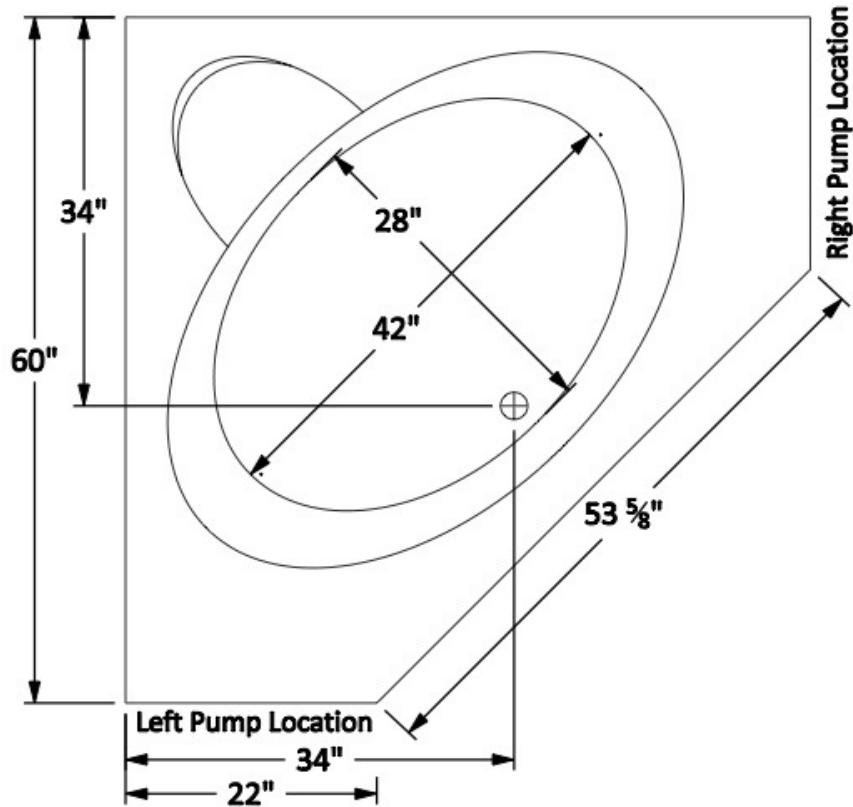

BW6060

Standard Equipment Specifications:

- Whirlpool 6 Jet 1HP(120V/15A GFCI)
- Height Bottom of Flange to Floor 20"
 - Maximum Water Depth 13-1/2"
- Operating Capacities: Min: 40g Max: 70g
 - 5 Year Limited Warranty
 - Measurements Vary +/- 1/4"