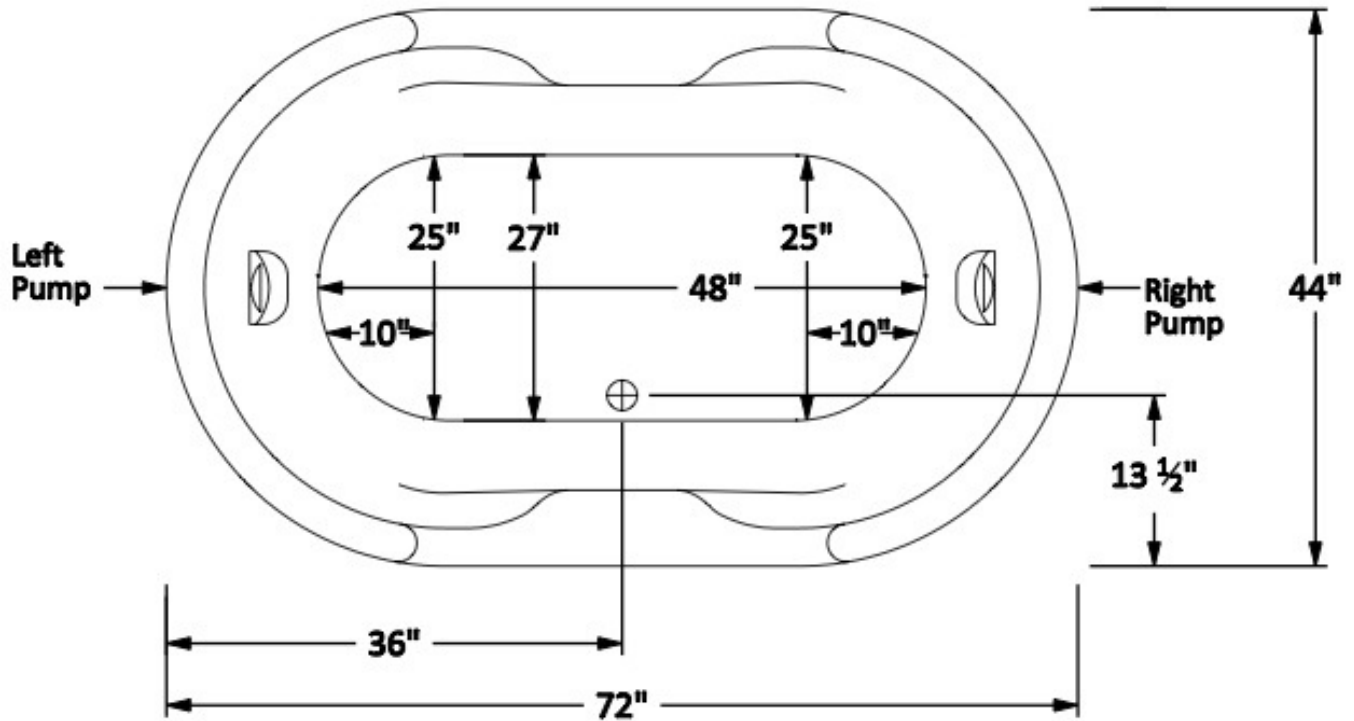

**OW4472**

**OT4472** (Soaking Tub Only)

**Standard Equipment Specifications:**

- Whirlpool 6 Jet 1.5HP(120V/15A GFCI)
- Height Bottom of Flange to Floor 23" (Thermal Air Units 24")
- Maximum Water Depth 17"
- Operating Capacities: Min: 40g Max: 90g
- 20 Year Limited Warranty
- Measurements Vary +/- 1/4"
- OT4472 (Back Pockets Removed)

**Optional Equipment Specifications:**

- Constaheat Electric In-Line Heater 1.5KW (Requires Own 120V/15A GFCI)
- Thermal Air Massage 108 Air Inlet 1HP Air Blower (Requires Own 120V/15A GFCI)