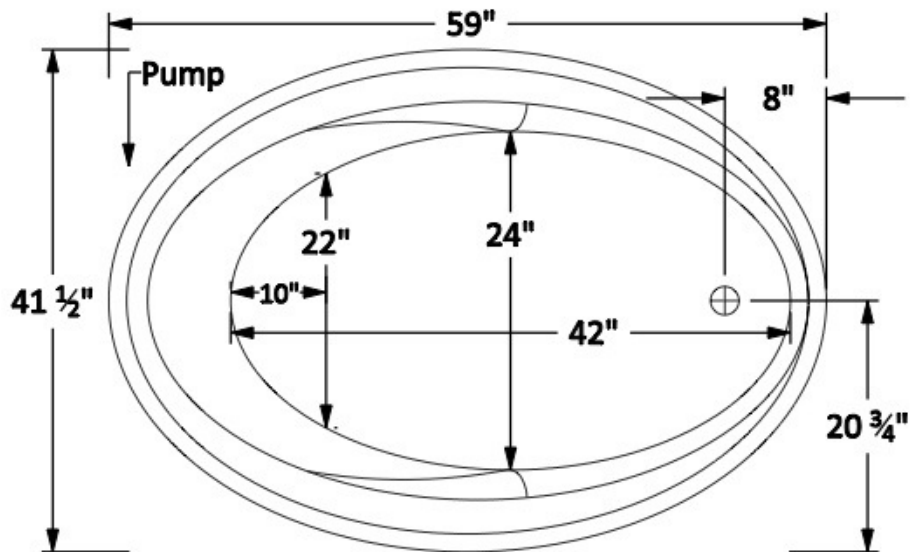

BW4260-O

Standard Equipment Specifications:

- Whirlpool 6 Jet 1HP(120V/15A GFCI)
- Height Bottom of Flange to Floor 18"
 - Maximum Water Depth 12-1/2"
- Operating Capacities: Min: 35g Max: 60g
 - 5 Year Limited Warranty
 - Measurements Vary +/- 1/4"