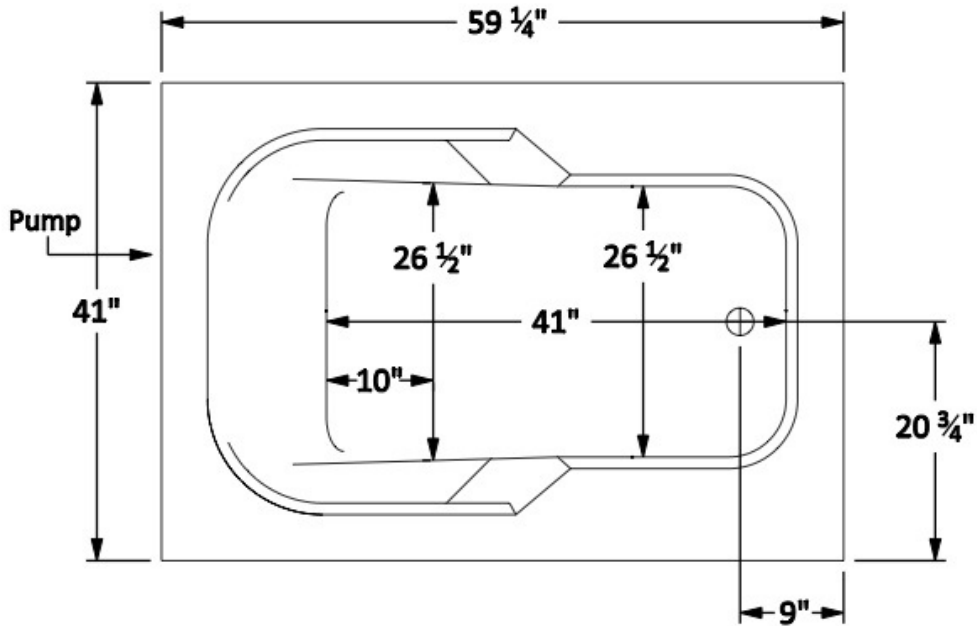

BW4260

Standard Equipment Specifications:

- Whirlpool 6 Jet 1HP(120V/15A GFCI)
- Height Bottom of Flange to Floor 19"
 - Maximum Water Depth 11-3/4"
- Operating Capacities: Min: 42g Max: 65g
 - 5 Year Limited Warranty
 - Measurements Vary +/- 1/4"