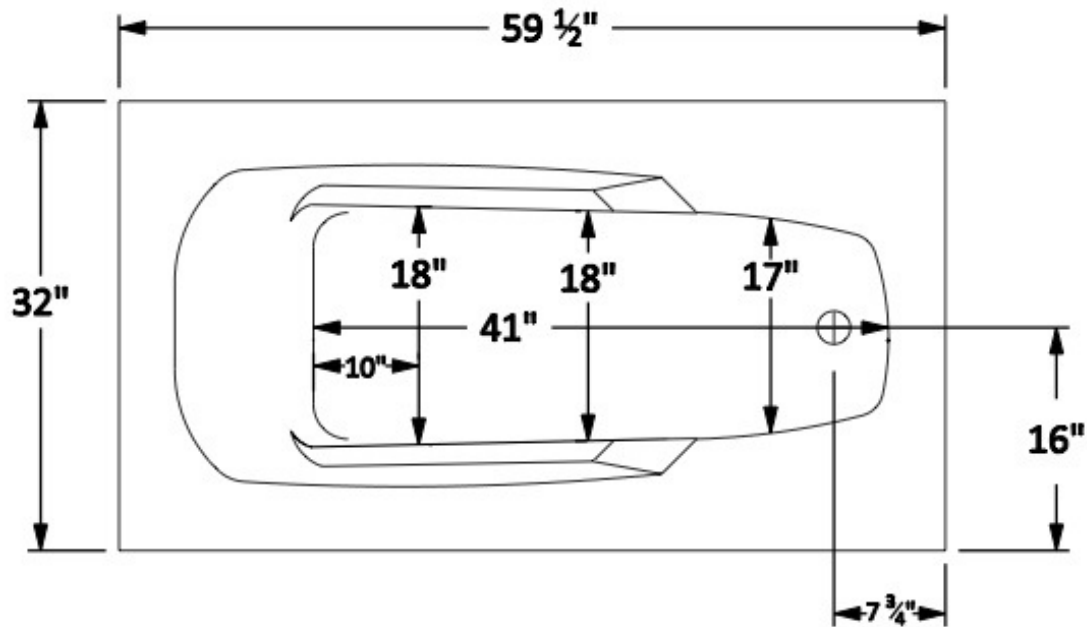

CW3260
CT3260 *(Soaking Tub Only)*

Standard Equipment Specifications:

- Whirlpool 6 Jet 1.5HP(120V/15A GFCI)
- Height Bottom of Flange to Floor 19-1/2" (Thermal Air Units 20-1/2")
- Maximum Water Depth 13-1/4"
- Operating Capacities: Min: 26g Max: 50g
- 20 Year Limited Warranty
- Measurements Vary +/- 1/4"