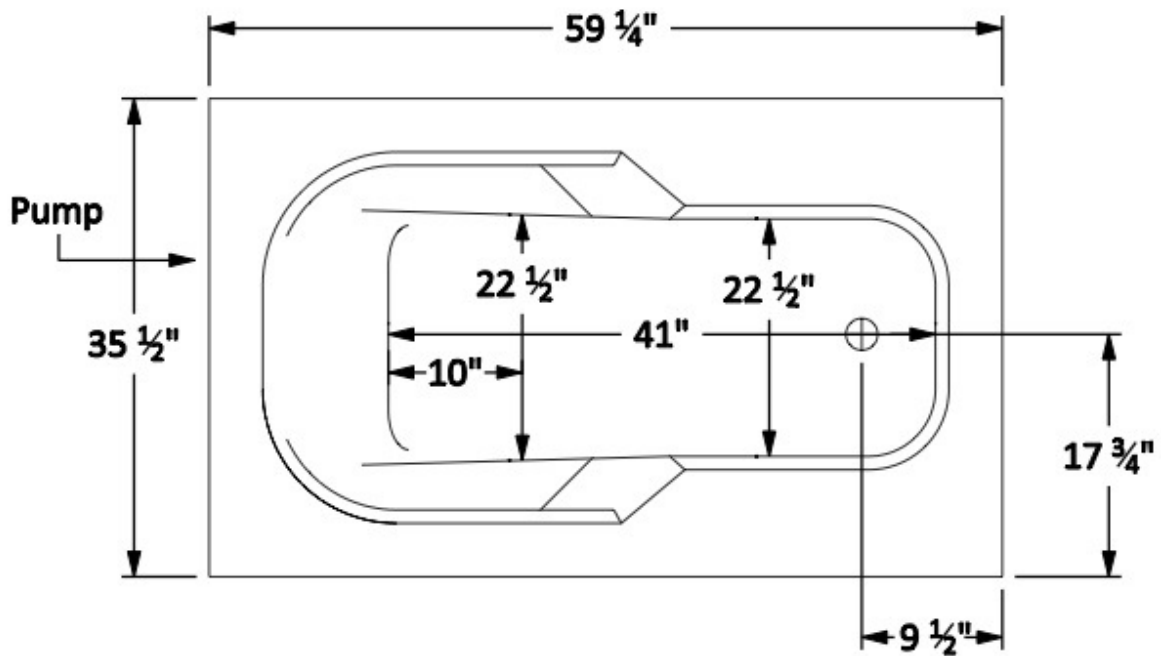

CW3660
CT3660 (*Soaking Tub Only*)

Standard Equipment Specifications:

- Whirlpool 6 Jet 1.5HP(120V/15A GFCI)
- Height Bottom of Flange to Floor 19-1/2" (Thermal Air Units 20-1/2")
- Maximum Water Depth 11-1/2"
- Operating Capacities: Min: 38g Max: 55g
- 20 Year Limited Warranty
- Measurements Vary +/- 1/4"

Optional Equipment Specifications:

- Constaheat Electric In-Line Heater 1.5KW (Requires Own 120V/15A GFCI)
- Thermal Air Massage 108 Air Inlet 1HP Air Blower (Requires Own 120V/15A GFCI)