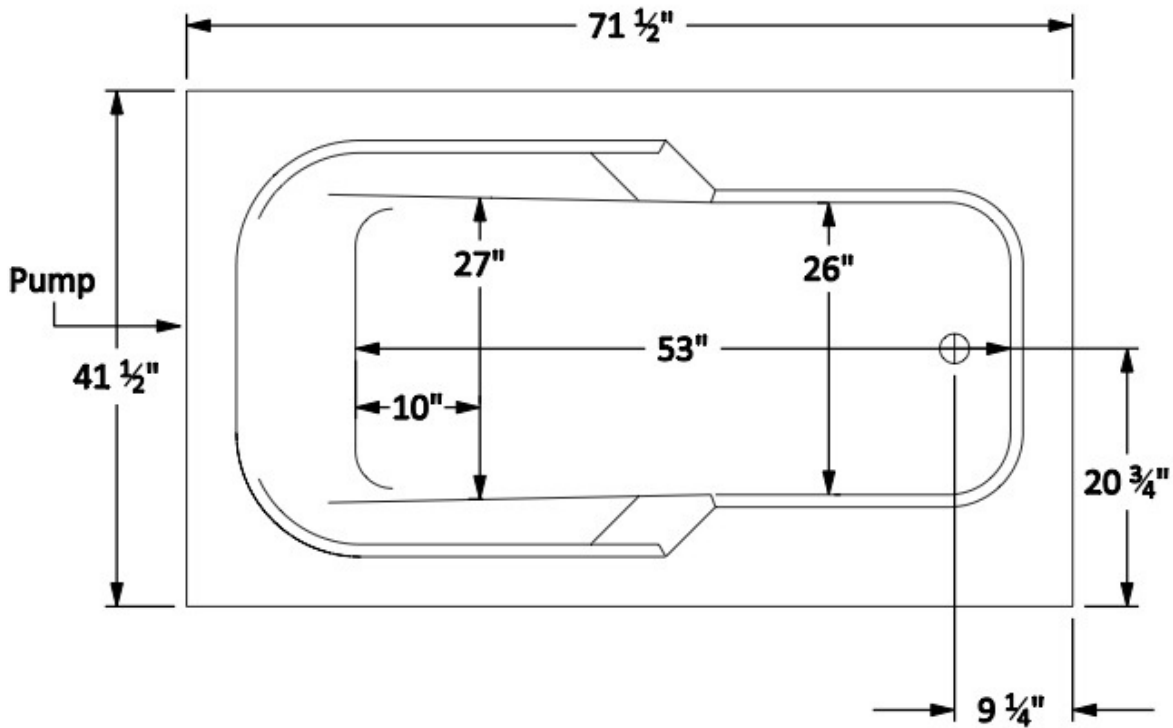

**CW4272**  
**CT4272** (*Soaking Tub Only*)

**Standard Equipment Specifications:**

- Whirlpool 6 Jet 1.5HP(120V/15A GFCI)
- Height Bottom of Flange to Floor 20-1/4" (Thermal Air Units 21-1/4")
- Maximum Water Depth 13-1/2"
- Operating Capacities: Min: 52g Max: 80g
- 20 Year Limited Warranty
- Measurements Vary +/- 1/4"