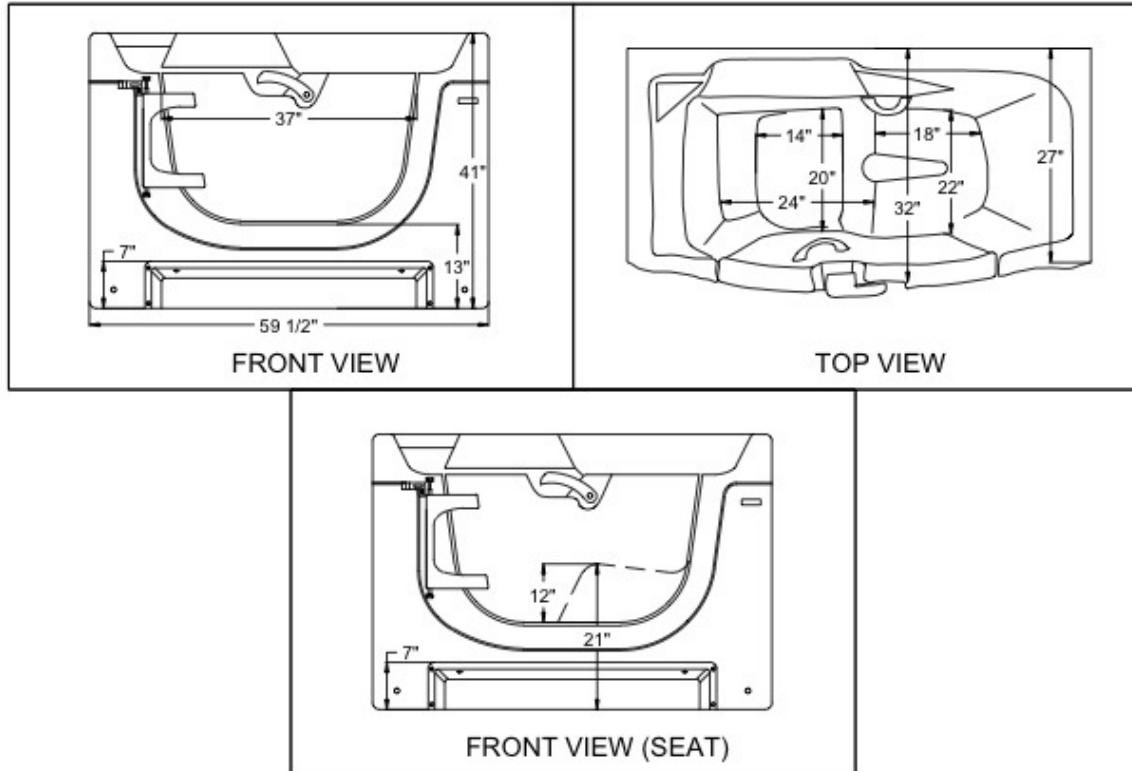

**FS6032** (*Soaking Tub Only*)  
**FW6032** (*Whirlpool Unit Only*)  
**FA6032** (*Thermal Air Unit Only*)  
**FC6032** (*Whirlpool & Air Unit*)

**Standard Equipment Specifications**

- Seat Height 12"
- Maximum Water Depth 22"
- Operating Capacity Min: 45g Max: 65g
- 5 Year Limited Warranty
- Lifetime Door Seal Warranty
- Measurements Are For Reference Only. (Actual Measurements Should Be Taken From The Unit Itself)