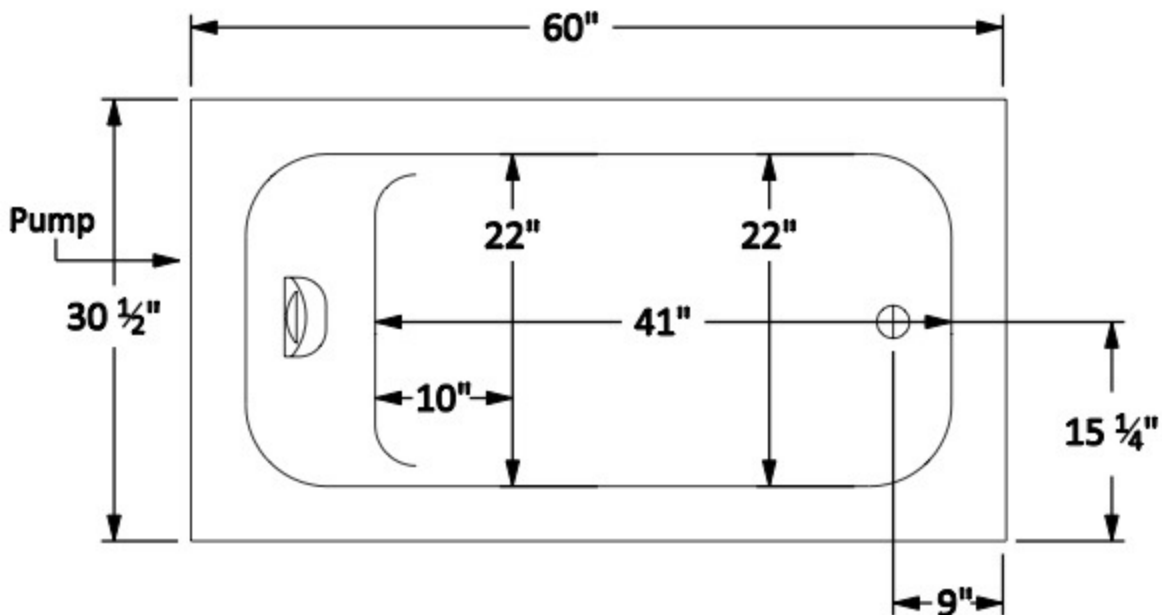

LRW3060

LRT3060 (*Soaking Tub Only*)

Standard Equipment Specifications:

- Whirlpool 6 Jet 1.5HP(120V/15A GFCI)
- Constaheat Electric In-Line Heater 1.5KW (Requires Own 120V/15A GFCI)
- Height Bottom of Flange to Floor 19" (Thermal Air Units 20")
- Maximum Water Depth 13-1/2"
- Operating Capacities: Min: 40g Max: 52g
- 20 Year Limited Warranty
- Measurements Vary +/- 1/4"
- LRT3060 (Back Pocket Removed)

Optional Equipment Specifications:

- Thermal Air Massage 108 Air Inlet 1HP Air Blower (Requires Own 120V/15A GFCI)