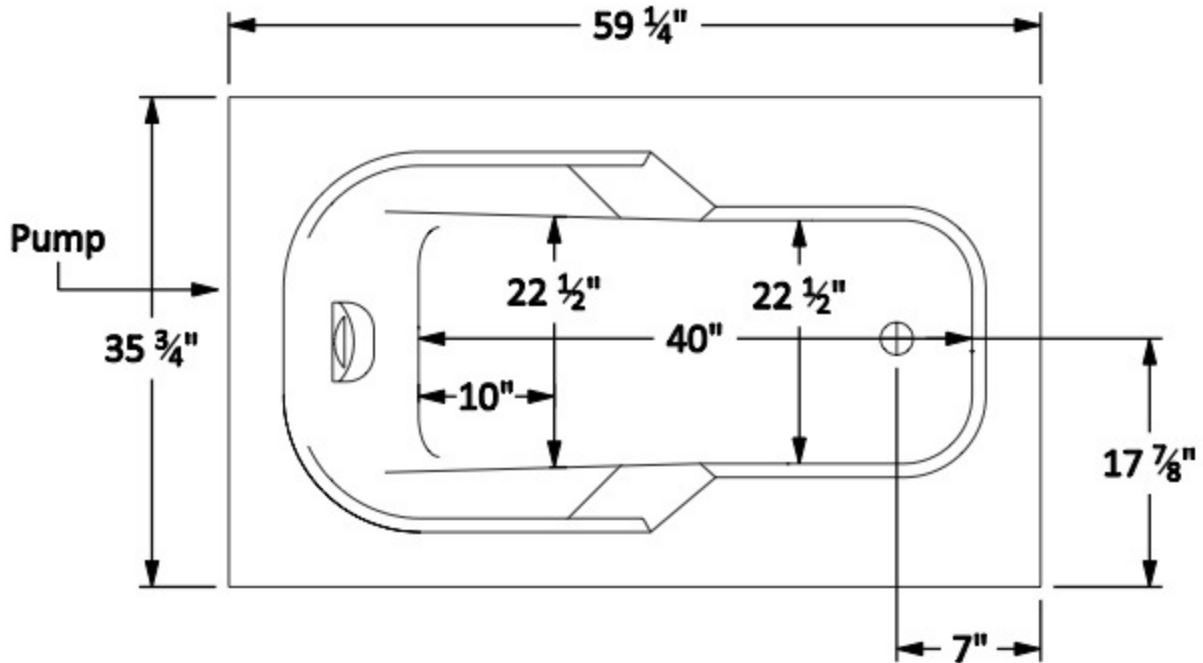

**LW3660**

**LT3660** (*Soaking Tub Only*)

**Standard Equipment Specifications:**

- Whirlpool 6 Jet 1.5HP(120V/15A GFCI)
- Constaheat Electric In-Line Heater 1.5KW (Requires Own 120V/15A GFCI)
- Height Bottom of Flange to Floor 22-1/2" (Thermal Air Units 23-1/2")
- Maximum Water Depth 15-1/2"
- Operating Capacities: Min: 38g Max: 65g
- 20 Year Limited Warranty
- Measurements Vary +/- 1/4"
- LT3660 (Back Pocket Removed)

**Optional Equipment Specifications:**

- Thermal Air Massage 108 Air Inlet 1HP Air Blower (Requires Own 120V/15A GFCI)