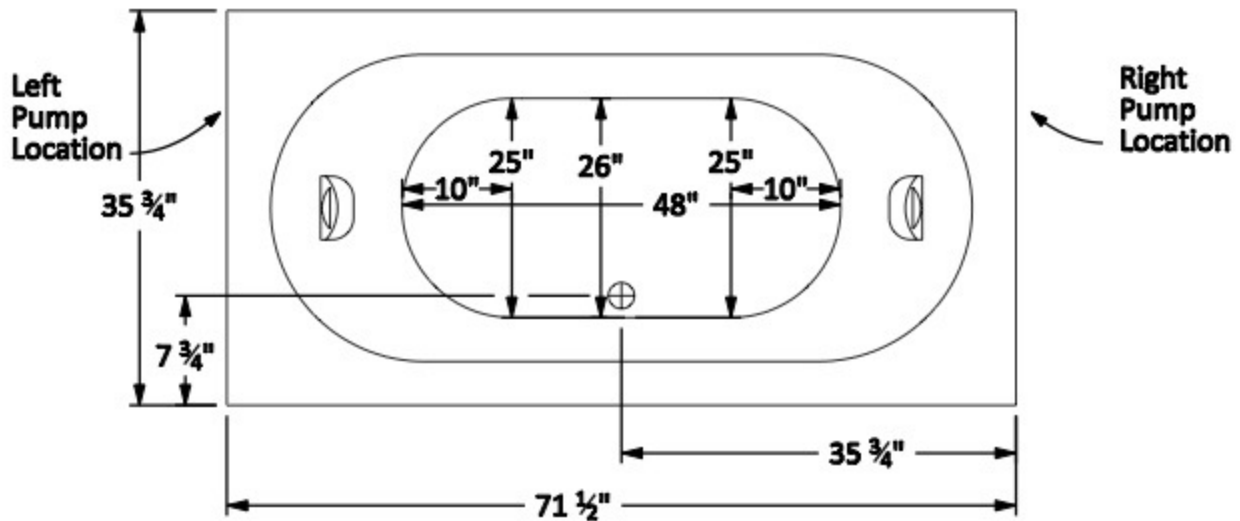

LW3672CD

LT3672CD (Soaking Tub Only)

Standard Equipment Specifications:

- Whirlpool 6 Jet 1.5HP(120V/15A GFCI)
- Constaheat Electric In-Line Heater 1.5KW (Requires Own 120V/15A GFCI)
- Height Bottom of Flange to Floor 23" (Thermal Air Units 24")
- Maximum Water Depth 17-1/4"
- Operating Capacities: Min: 40g Max: 90g
- 20 Year Limited Warranty
- Measurements Vary +/- 1/4"
- LT3672CD (Back Pockets Removed)

Optional Equipment Specifications:

- Thermal Air Massage 108 Air Inlet 1HP Air Blower (Requires Own 120V/15A GFCI)