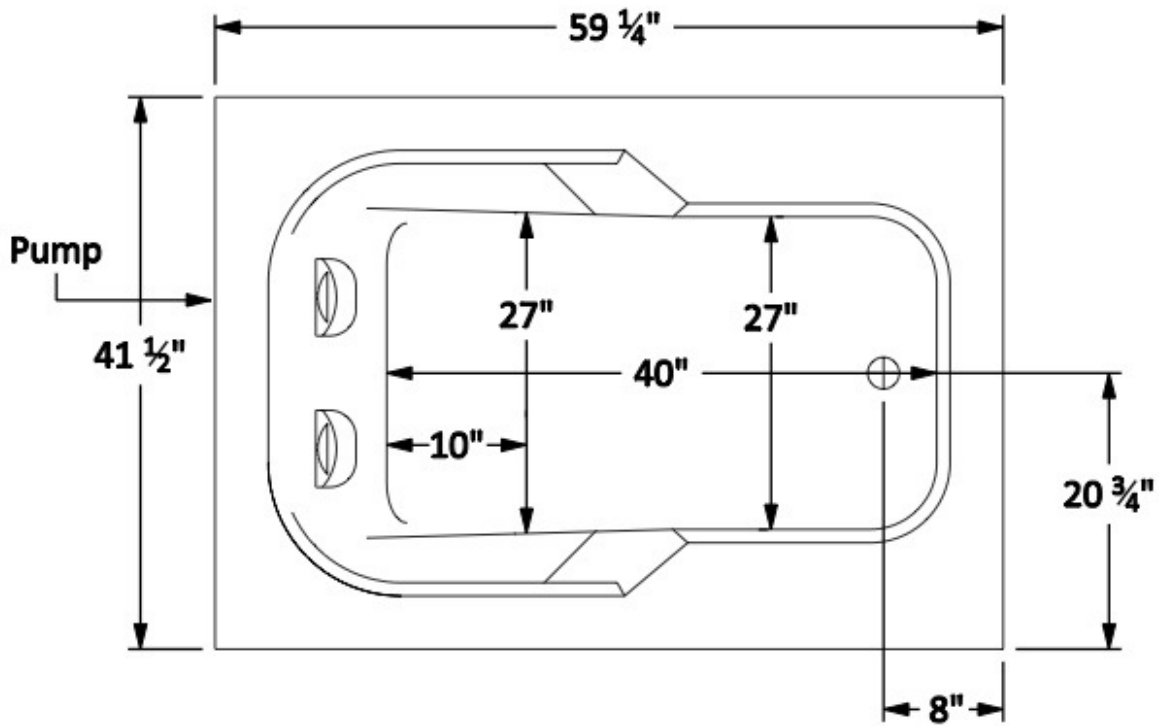

LW4260

LT4260 *(Soaking Tub Only)*

Standard Equipment Specifications:

- Whirlpool 6 Jet 1.5HP(120V/15A GFCI)
- Constaheat Electric In-Line Heater 1.5KW (Requires Own 120V/15A GFCI)
- Height Bottom of Flange to Floor 22-1/2" (Thermal Air Units 23-1/2")
- Maximum Water Depth 15-1/4"
- Operating Capacities: Min: 54g Max: 72g
- 20 Year Limited Warranty
- Measurements Vary +/- 1/4"
- LT4260 (Back Pockets Removed)

Optional Equipment Specifications:

- Thermal Air Massage 108 Air Inlet 1HP Air Blower (Requires Own 120V/15A GFCI)