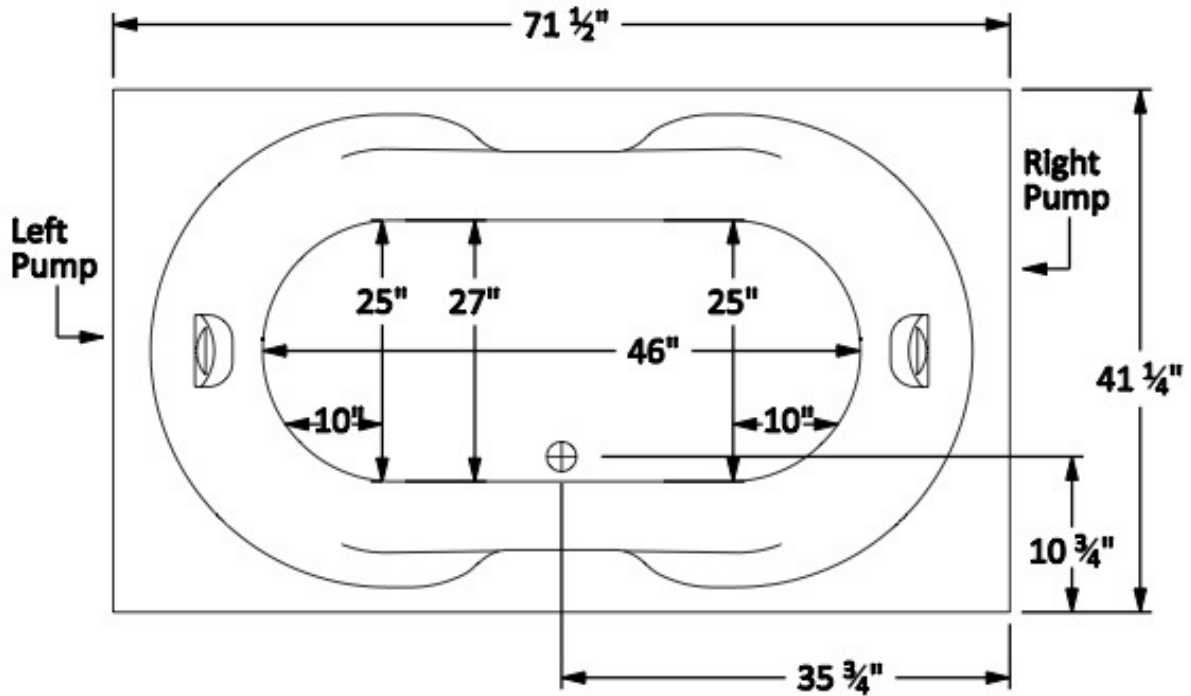

LW4272CD

LT4272CD (Soaking Tub Only)

Standard Equipment Specifications:

- Whirlpool 6 Jet 1.5HP(120V/15A GFCI)
- Constaheat Electric In-Line Heater 1.5KW (Requires Own 120V/15A GFCI)
- Height Bottom of Flange to Floor 23-1/2" (Thermal Air Units 24-1/2")
- Maximum Water Depth 16-1/2"
- Operating Capacities: Min: 40g Max: 90g
- 20 Year Limited Warranty
- Measurements Vary +/- 1/4"
- LT4272CD (Back Pockets Removed)

Optional Equipment Specifications:

- Thermal Air Massage 108 Air Inlet 1HP Air Blower (Requires Own 120V/15A GFCI)