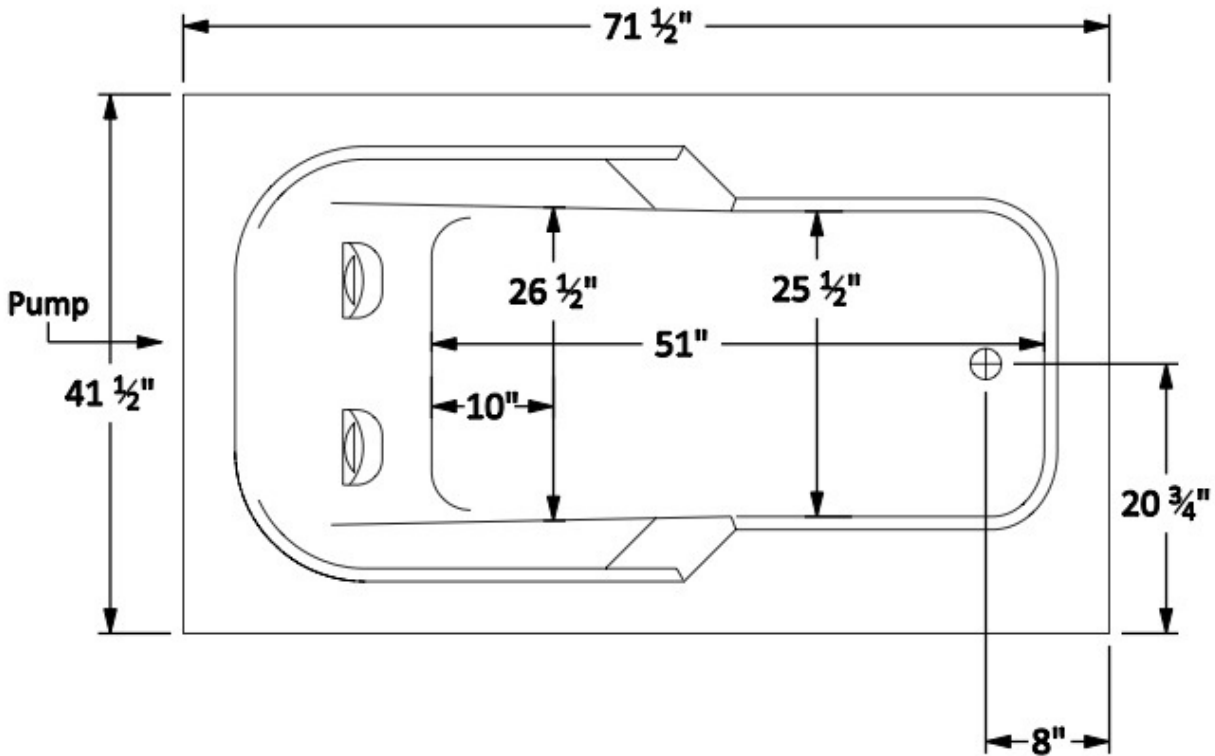

LW4272

LT4272 (Soaking Tub Only)

Standard Equipment Specifications:

- Whirlpool 8 Jet 1.5HP(120V/15A GFCI)
- Constaheat Electric In-Line Heater 1.5KW (Requires Own 120V/15A GFCI)
- Height Bottom of Flange to Floor 22-1/2" (Thermal Air Units 23-1/2")
- Maximum Water Depth 15"
- Operating Capacities: Min: 40g Max: 90g
- 20 Year Limited Warranty
- Measurements Vary +/- 1/4"
- LT4272 (Back Pockets Removed)

Optional Equipment Specifications:

- Thermal Air Massage 108 Air Inlet 1HP Air Blower (Requires Own 120V/15A GFCI)