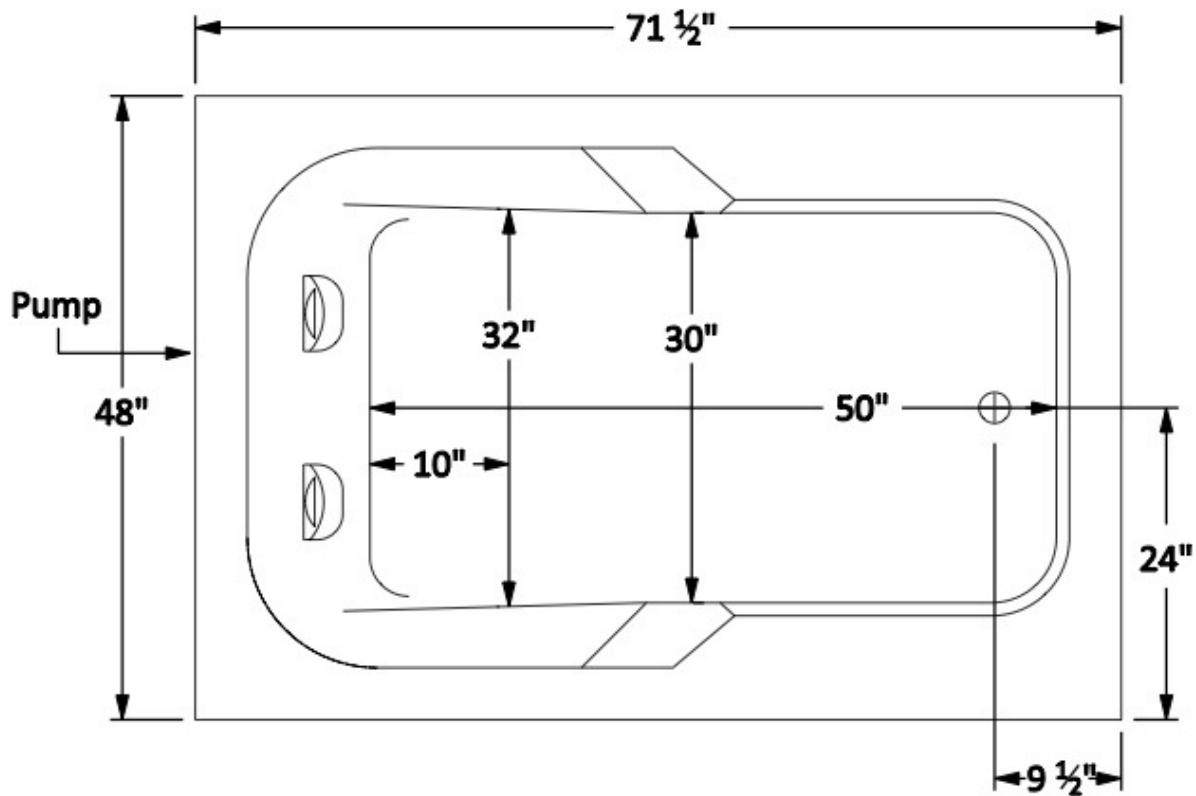

LW4872

LT4872 (Soaking Tub Only)

Standard Equipment Specifications:

- Whirlpool 8 Jet 1.5HP(120V/15A GFCI)
- Constaheat Electric In-Line Heater 1.5KW (Requires Own 120V/15A GFCI)
- Height Bottom of Flange to Floor 22-1/2" (Thermal Air Units 23-1/2")
- Maximum Water Depth 15-1/4"
- Operating Capacities: Min: 70g Max: 100g
- 20 Year Limited Warranty
- Measurements Vary +/- 1/4"
- LT4872 (Back Pockets Removed)

Optional Equipment Specifications:

- Thermal Air Massage 108 Air Inlet 1HP Air Blower (Requires Own 120V/15A GFCI)