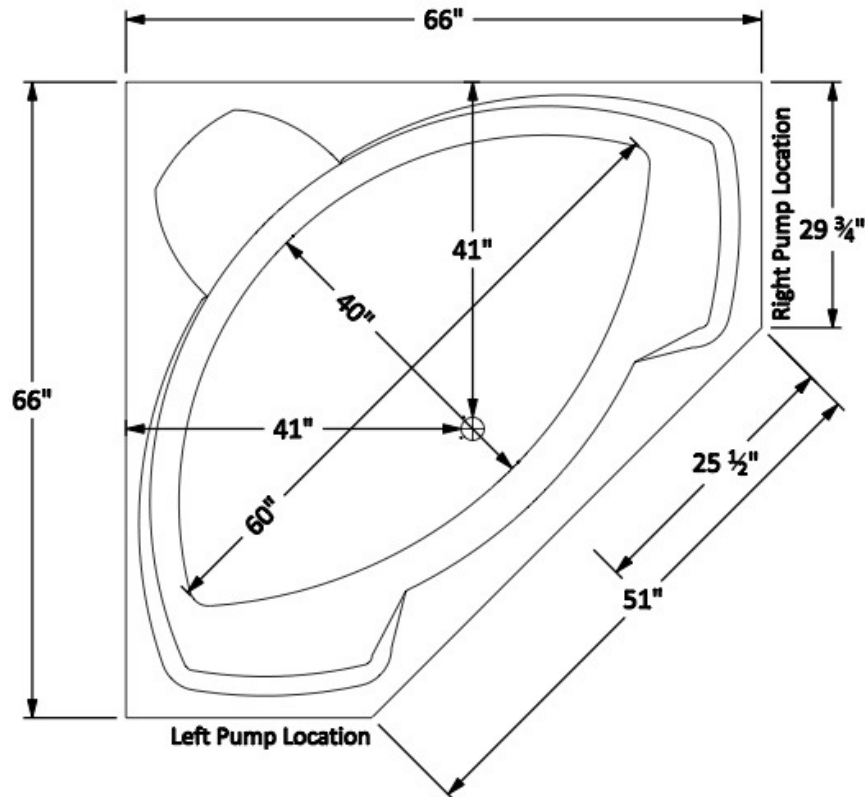

**LW6600**

**LT6600** (*Soaking Tub Only*)

**Standard Equipment Specifications:**

- Whirlpool 6 Jet 1.5HP(120V/15A GFCI)
- Constaheat Electric In-Line Heater 1.5KW (Requires Own 120V/15A GFCI)
- Height Bottom of Flange to Floor 20" (Thermal Air Units 21")
- Maximum Water Depth 14-1/2"
- Operating Capacities: Min: 70g Max: 103g
- 20 Year Limited Warranty
- Measurements Vary +/- 1/4"

**Optional Equipment Specifications:**

- Thermal Air Massage 108 Air Inlet 1HP Air Blower (Requires Own 120V/15A GFCI)