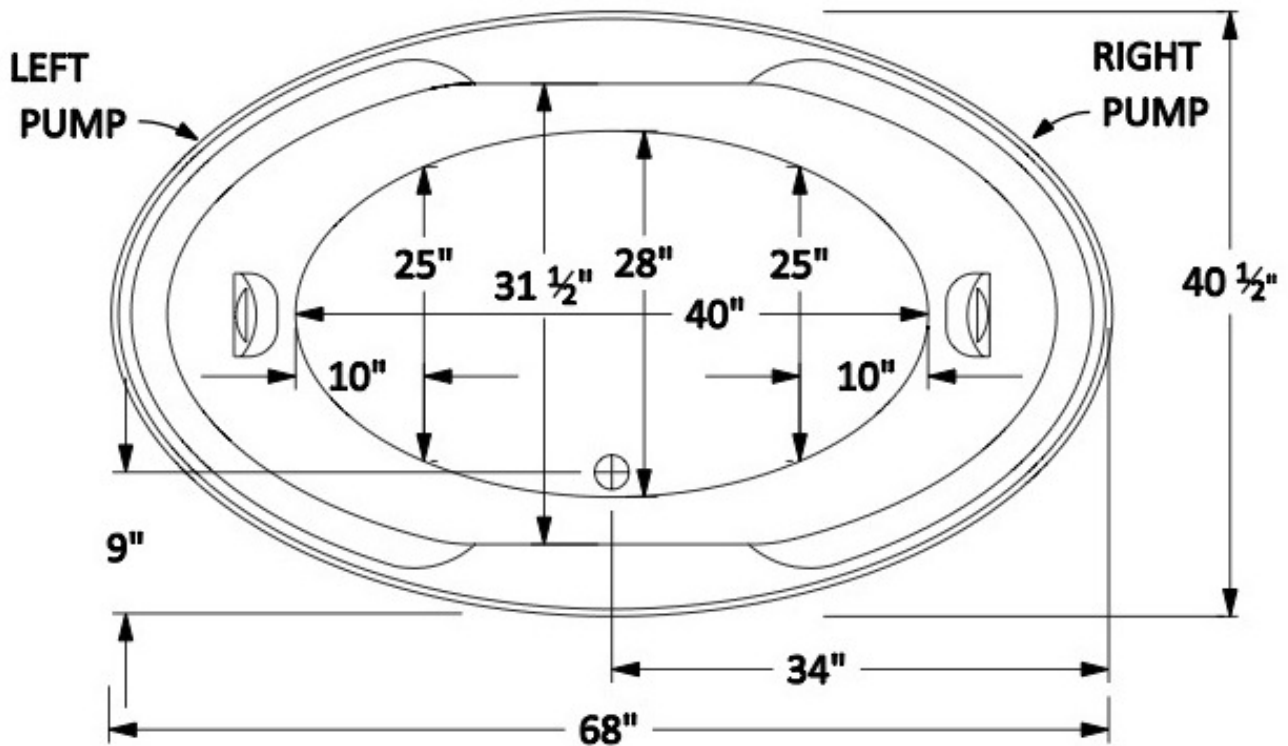

OW4270CD

OT4270CD (*Soaking Tub Only*)

Standard Equipment Specifications:

- Whirlpool 6 Jet 1.5HP(120V/15A GFCI)
- Height Bottom of Flange to Floor 18-3/4" (Thermal Air Units 19-3/4")
- Maximum Water Depth 12-3/4"
- Operating Capacities: Min: 33g Max: 55g
- 20 Year Limited Warranty
- Measurements Vary +/- 1/4"
- OT4270CD (Back Pockets Removed)

Optional Equipment Specifications:

- Constaheat Electric In-Line Heater 1.5KW (Requires Own 120V/15A GFCI)
- Thermal Air Massage 108 Air Inlet 1HP Air Blower (Requires Own 120V/15A GFCI)