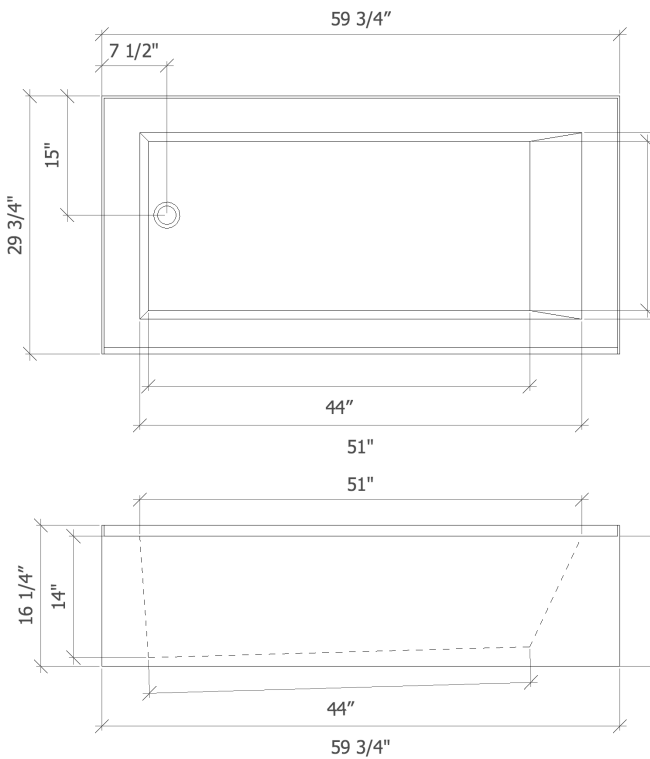

ST3060LH/RH ST3260LH/RH

Standard Equipment Specifications:

- Units Available In Left (LH) & Right (RH) Drain Locations (LH Shown In Drawings)
- Maximum Water Depth 10-1/2"
- Maximum Water Capacity: ST3060 (42 Gallons), ST3260 (45 Gallons)
- 20 Year Limited Warranty
- Measurements Vary +/- 1/4"