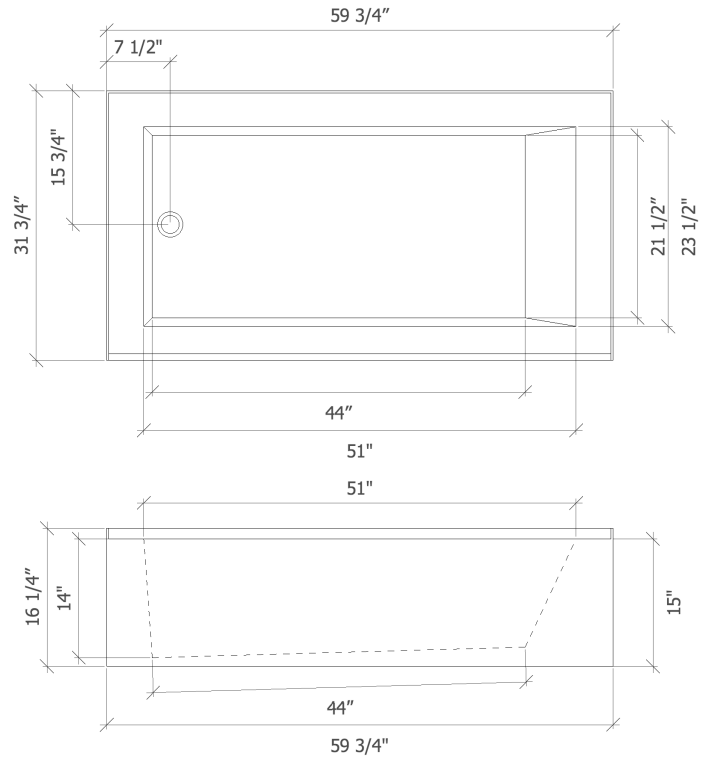

ST3060LH/RH ST3260LH/RH

Standard Equipment Specifications:

- Units Available In Left (LH) & Right (RH) Drain Locations (LH Shown In Drawings)
- Maximum Water Depth 10-1/2"
- Maximum Water Capacity: ST3060 (42 Gallons), ST3260 (45 Gallons)
- 20 Year Limited Warranty
- Measurements Vary +/- 1/4"